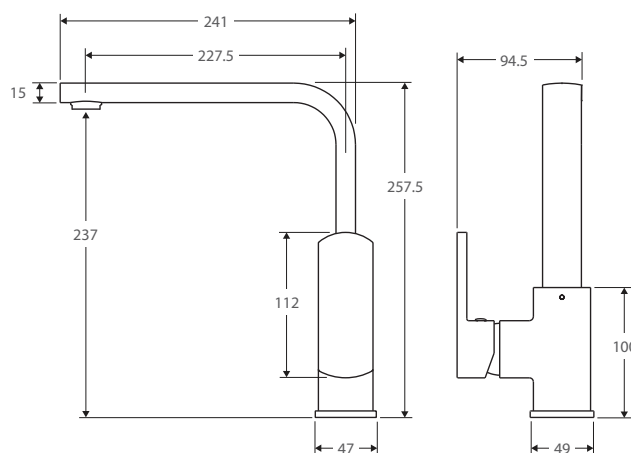

### FEATURES

- ★ Sleek modern design
- ★ Chrome finish
- ★ Brass construction
- ★ Suitable for mains pressure
- ★ Maximum pressure 500kPa
- ★ Cartridge made in Hungary
- ★ Swivel function
- ★ Designed for kitchen / laundry
- ★ WELS 5 star rated
- ★ 5 litre per minute
- ★ 35mm cartridge

### SIZES/CODES

218.105

Barcode

9347900004198